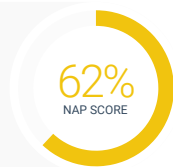

LOCALS BREAKDOWN

Listings Present	2
Listings Checked	3
Presence Score	62%

✔ Listing Present   ✖ Connection Issue or Not Listed   ⚠ Action Required

Local Page or Directory	Client	As of	Status
	N The Fish Guys Houston A 8515 Cambridge St, Houston, TX 77054, USA P (281) 818-6639	07/21/2023	✔
Detailed Breakdown Claimed Yes NAP Consistent Yes		Additional Info Categories Yes Website URL Present Yes Hours Of Operation Yes Photos Present No Reviews Yes	
	N The Fish Guys Houston A 8525 Stella Link Rd, Houston, TX 77025-2910 P (281) 818-6639	07/21/2023	⚠