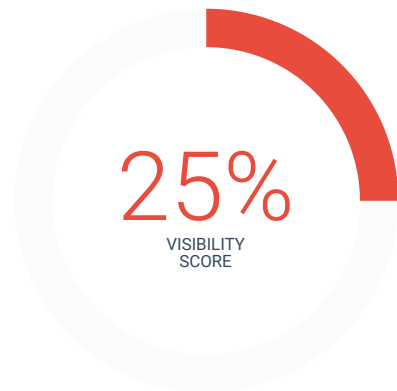

Baseline Report Overview - Where You Were

Your Baseline Report includes a visibility score that displays the average of your initial Local page and Directory scores. Your Local Page Score was determined by your average visibility and optimization in Google Business Profile, Yelp Local, and Bing Places. Your Directory Score was determined by dividing the number of directories in which you were found by the number checked. **Due to the reliance on third-party data and their connection status, periodically we may not find a listing that may be there.**

The Fish Guys Houston

8515 Cambridge Street, Houston, TX, 77054
(281) 818-6639
<http://www.thefishguysHouston.com/>

Local Pages

Each Local Page Score is determined by how optimized your listing is. We check against several parameters that influence your overall optimization such as the consistency of your name, address, and telephone number as well as keywords, business description, and more!

LOCALS BREAKDOWN

Listings Present	2
Listings Checked	3
Presence Score	62%

✔ Listing Present   ✖ Connection Issue or Not Listed   ⚠ Action Required

Local Page or Directory	Client	As of	Status
	N The Fish Guys Houston A 8515 Cambridge St, Houston, TX 77054, USA P (281) 818-6639	07/21/2023	✔
Detailed Breakdown Claimed Yes NAP Consistent Yes		Additional Info Categories Yes Website URL Present Yes Hours Of Operation Yes Photos Present No Reviews Yes	
	N The Fish Guys Houston A 8525 Stella Link Rd, Houston, TX 77025-2910 P (281) 818-6639	07/21/2023	⚠