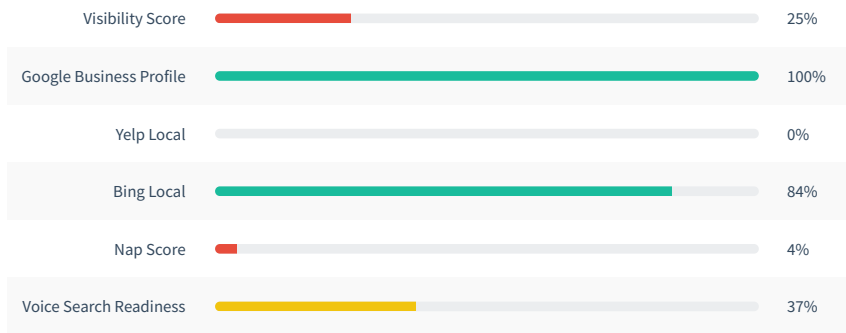

Baseline Report Overview - Where You Were

Your Baseline Report includes a visibility score that displays the average of your initial Local page and Directory scores. Your Local Page Score was determined by your average visibility and optimization in Google Business Profile, Yelp Local, and Bing Places. Your Directory Score was determined by dividing the number of directories in which you were found by the number checked. **Due to the reliance on third-party data and their connection status, periodically we may not find a listing that may be there.**

The Fish Guys Houston

8515 Cambridge Street, Houston, TX, 77054
(281) 818-6639
<http://www.thefishguysHouston.com/>

Local Pages

Each Local Page Score is determined by how optimized your listing is. We check against several parameters that influence your overall optimization such as the consistency of your name, address, and telephone number as well as keywords, business description, and more!

LOCALS BREAKDOWN

Listings Present	2
Listings Checked	3
Presence Score	62%

✔ Listing Present   ✖ Connection Issue or Not Listed   ⚠ Action Required

Local Page or Directory	Client	As of	Status
	N The Fish Guys Houston A 8515 Cambridge St, Houston, TX 77054, USA P (281) 818-6639	07/21/2023	✔
Detailed Breakdown Claimed Yes NAP Consistent Yes		Additional Info Categories Yes Website URL Present Yes Hours Of Operation Yes Photos Present No Reviews Yes	
	N The Fish Guys Houston A 8525 Stella Link Rd, Houston, TX 77025-2910 P (281) 818-6639	07/21/2023	⚠