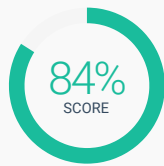

Detailed Breakdown

Listing Present Yes
NAP Consistent No

Additional Info

Website URL Present Yes
Hours Of Operation No
Photos Present No
Reviews Yes

Not Found

As of 07/21/2023

Voice Search Readiness

Voice-First Devices are the next big thing. Voice Search is a function that allows users to search the web through spoken voice commands rather than typing, Google Voice Search can be used on both desktop and mobile searches. We check against several parameters that influence voice search and the consistency of your name, address, and phone number in the databases that feed voice search applications.